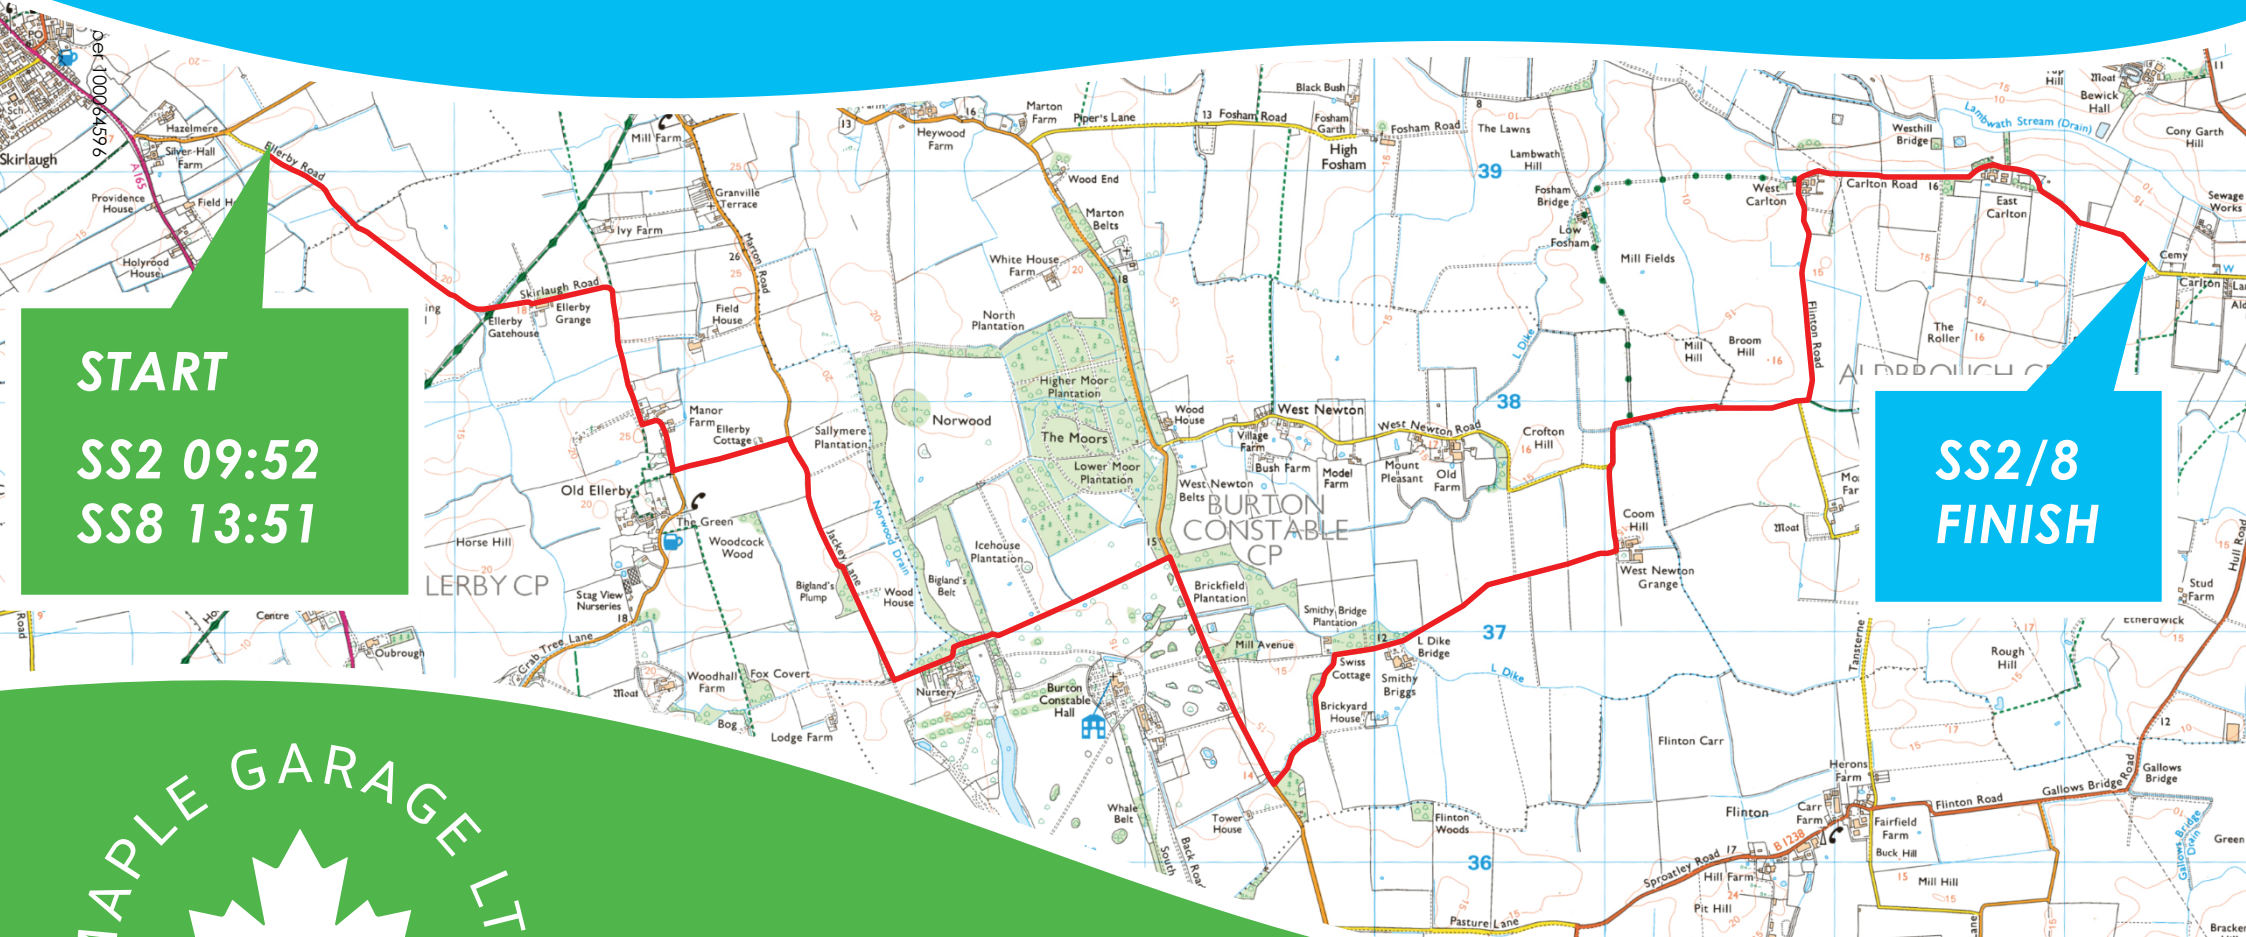

Keep children and pets under control.

#rallysafety

motorsportuk.org/rallysafety

EAST RIDING STAGES RALLY 2024

SS2/SS68 Coom Hill

START
SS2 09:52
SS8 13:51

**SS2/8
FINISH**

Sponsored by
Maple Garage